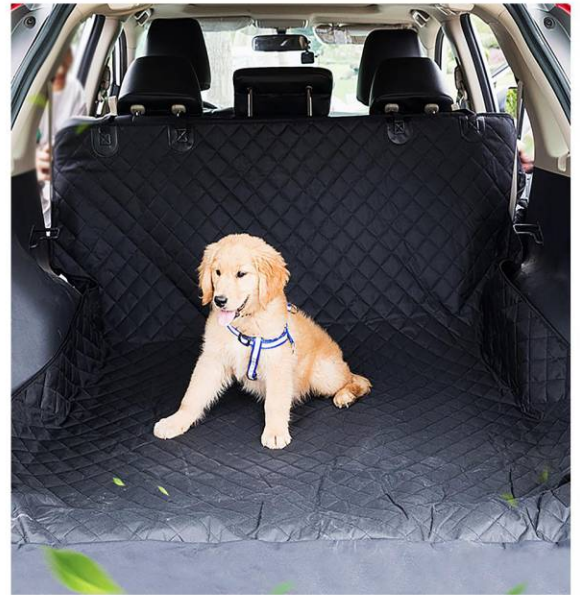

Non-slip rubber backing to keep the cover in place, your pets will be secure and comfortable without slipping and sliding

**CSC-901**  
Size: 137X147cm  
other customized sizes.

**CSC-902**  
Size: 137X147cm  
other customized sizes.

**CSC-903**  
Size: 137X147cm  
other customized sizes.

**CSC-904**  
Size: 137X147cm  
other customized sizes.

**CSC-905**  
Size: 137X147cm  
other customized sizes.

**CSC-906**  
Size: 135X205cm  
other customized sizes.

**CSC-908**  
Size: 137X147cm  
other customized sizes.

**CSC-910**  
Size: 142X145cm  
other customized sizes.

**CSC-913**  
Size: 137X147cm  
other customized sizes.

**CSC-915**  
Size: 46X46X60cm  
other customized sizes.

**CSC-911**  
Size: 127X178cm  
other customized sizes.

**CSC-907**  
Size: 130X150X55cm  
other customized sizes.

**CSC-909**  
Size: 130X150X40cm  
other customized sizes.

**CSC-914**

Size: 130X135cm  
other customized sizes.