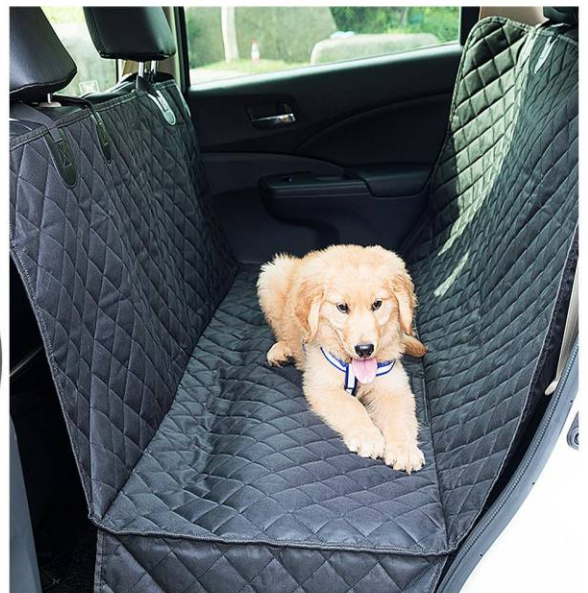

### Trunk Style

Use as a cargo liner to keep your trunk clean and dirt free.

## Product Details

4pcs adjustable headrest straps and buckles to fasten the cover

Hook & loop openings to access seat belts and latch systems

2pcs seat anchors that can be tucked into the crevices between car seats, keep the cover securely in place

Non-slip rubber backing to keep the cover in place, your pets will be secure and comfortable without slipping and sliding

**CSC-901**  
Size: 137X147cm  
other customized sizes.

**CSC-902**  
Size: 137X147cm  
other customized sizes.