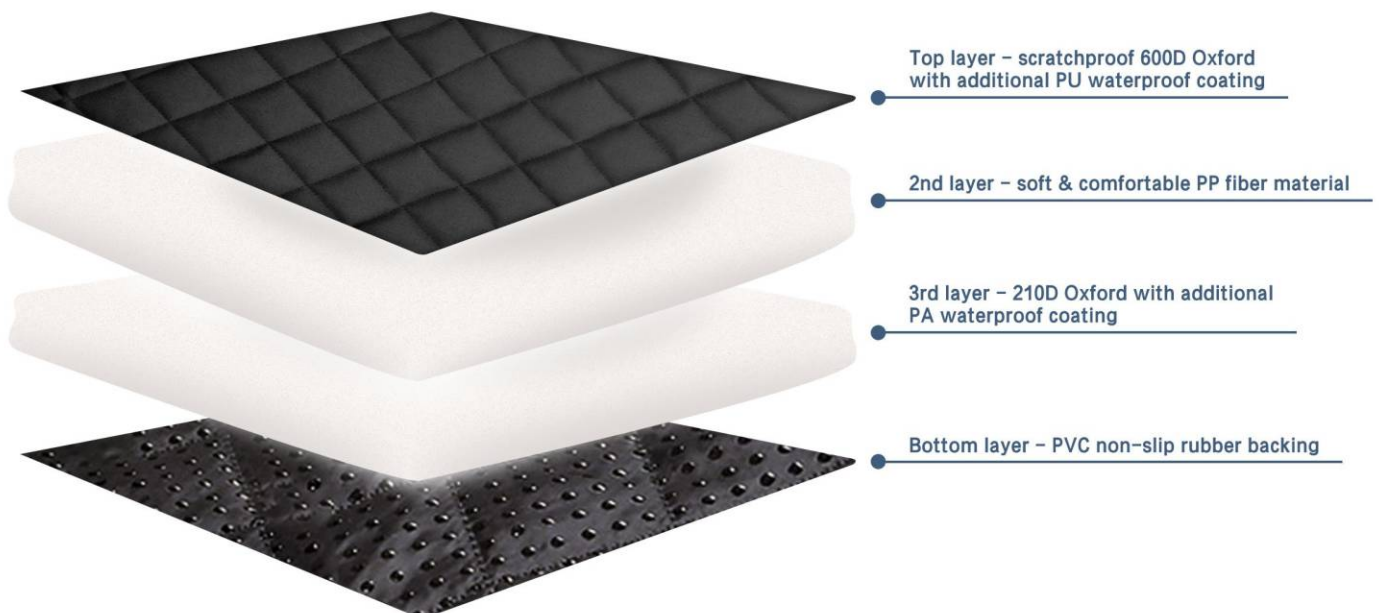

# CAR SEAT COVERS FOR PETS

**Car Seat Covers** are made of waterproof and scratchproof 600D Oxford surface, soft PP fiber filling, waterproof 210D lining, non-slip rubber backing, and made with quilted design and thick padding. It is used to protect your car seats from dog hair, wet paws and everything else. The covers will make it easier and safer for you and your dog to get in and out of the car. Not only do they give your dog a designated place to rest their paws on a car ride, but also can help to make the bumps and turns more comfortable for your pup. No more falling into the floor of the back seat after a sudden brake or jumping into your lap and potentially causing an accident.

## Features :

- Durable and waterproof materials
- Hook & loop openings to access seat belts and latch systems
- Non-slip rubber backing and seat anchors to keep the cover in place
- Side panels provide extra protection to the interior doors
- Adjustable headrest straps and buckles to fasten the cover
- Quick and easy installation
- Machine washable, easy to clean

## 4-layer design

### Trunk Style

Use as a cargo liner to keep your trunk clean and dirt free.