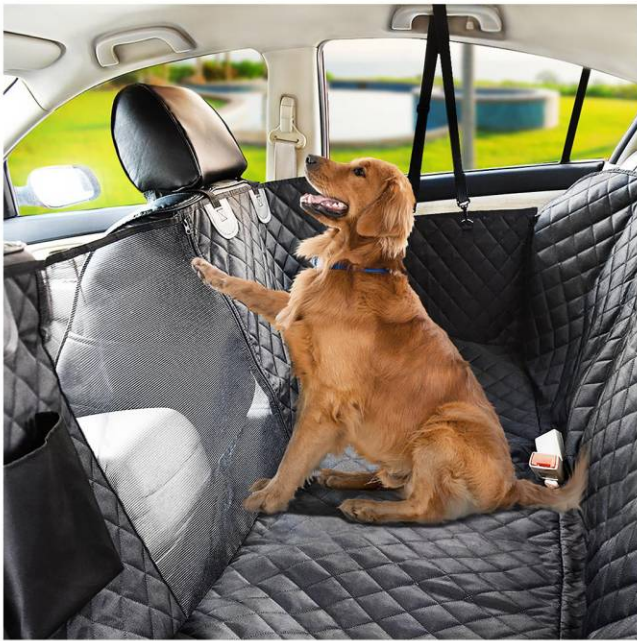

## Features :

- Durable and waterproof materials
- Hook & loop openings to access seat belts and latch systems
- Non-slip rubber backing and seat anchors to keep the cover in place
- Side panels provide extra protection to the interior doors
- Adjustable headrest straps and buckles to fasten the cover
- Quick and easy installation
- Machine washable, easy to clean

**CSC-911**  
Size: 127X178cm  
other customized sizes.

**CSC-907**  
Size: 130X150X55cm  
other customized sizes.

**CSC-909**  
Size: 130X150X40cm  
other customized sizes.

**CSC-914**

Size: 130X135cm  
other customized sizes.

**CSC-912**

Size: 130X150X55cm  
other customized sizes.

**CSC-916**

Size: 40X30X25cm  
other customized sizes.

**CSC-917**  
 Size: 137X147X55cm  
 other customized sizes.

**CSC-918**  
 Size: 137X147X40cm  
 other customized sizes.

**CSC-919**  
Size: 137X147X25cm  
other customized sizes.

**CSC-920**  
Size: 239X160cm  
other customized sizes.

**CSC-921**  
Size: 137X147X40cm  
other customized sizes.

**CSC-922**

Size: 137X147X55cm  
other customized sizes.